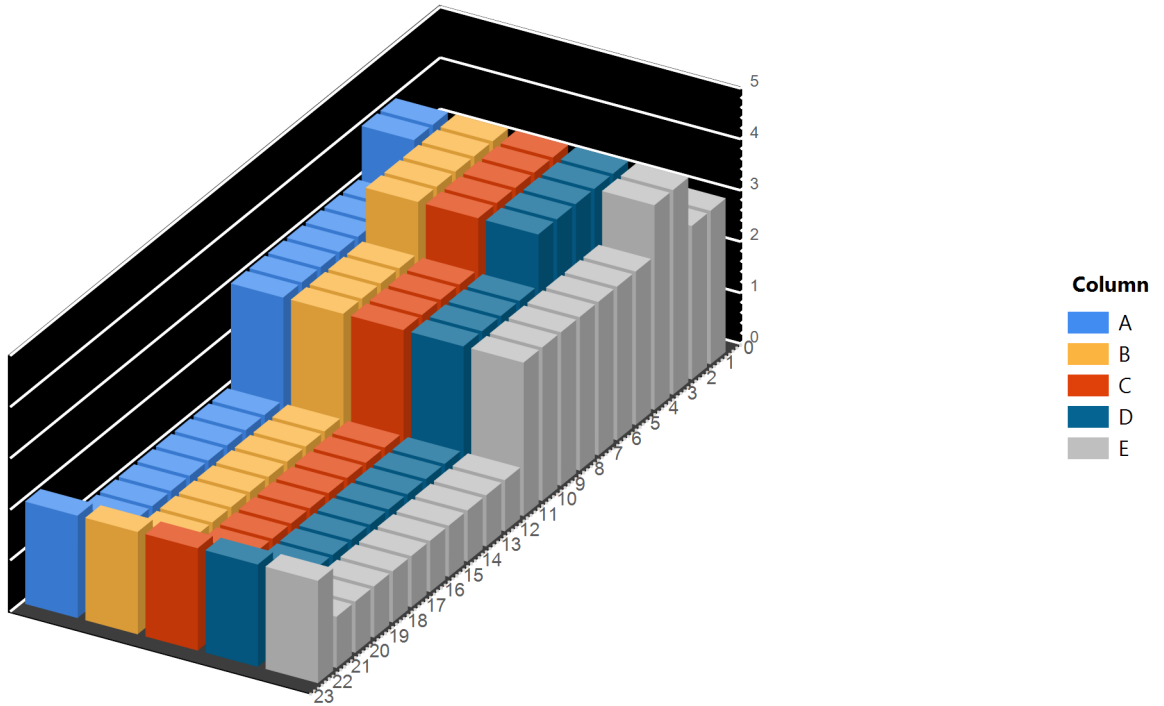

SCREEN PANEL HISTORY REPORT

(displays a representation of screen panels replaced over history by screen deck)

Filter by Period : (replaced between 4/03/2019 and 13/01/2021)

Mine Operations, Raw Coal, Screens, SP112

Top Decks

244	A	B	C	D	E
Row 1	3	3	3	3	3
Row 2	3	3	3	3	3
Row 3	4	4	4	4	4
Row 4	4	4	4	4	4
Row 5	3	4	4	4	3
Row 6	3	4	4	4	3
Row 7	3	4	4	4	3
Row 8	3	3	3	3	3
Row 9	3	3	3	3	3
Row 10	3	3	3	3	3
Row 11	3	3	3	3	3
Row 12	1	1	1	1	1
Row 13	1	1	1	1	1
Row 14	1	1	1	1	1
Row 15	1	1	1	1	1
Row 16	1	1	1	1	1
Row 17	1	1	1	1	1
Row 18	1	1	1	1	1
Row 19	1	1	1	1	1
Row 20	1	1	1	1	1
Row 21	1	1	1	1	1
Row 22	2	2	2	2	2