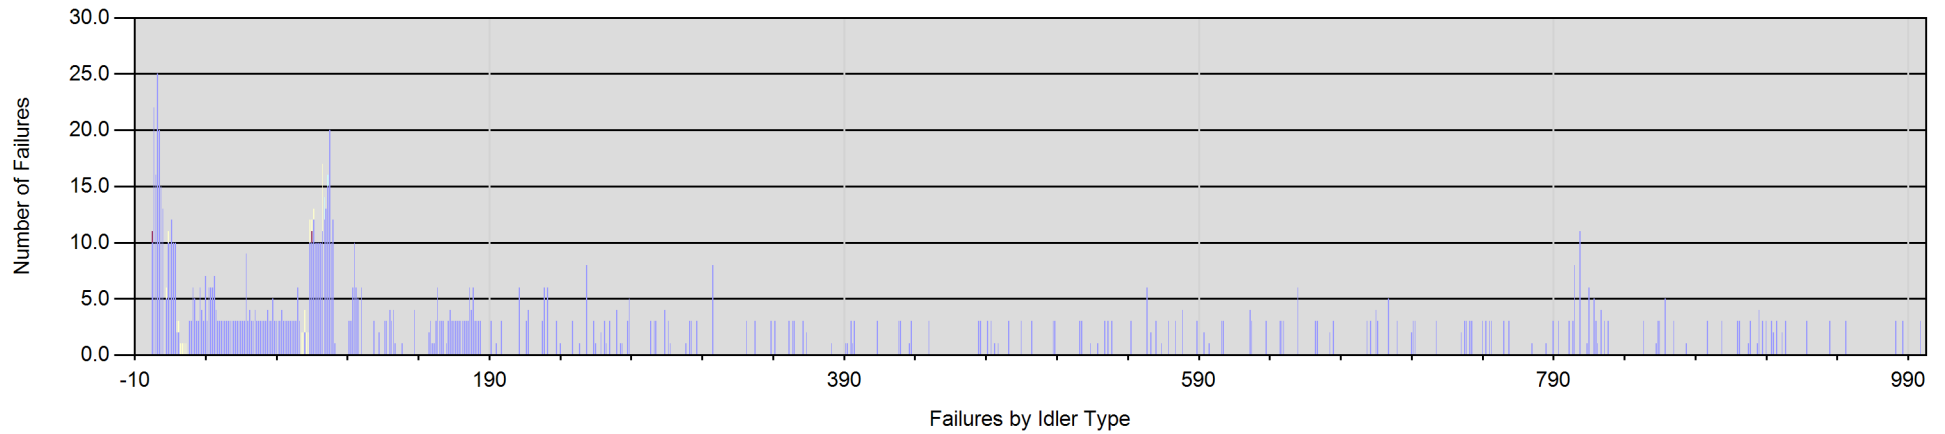

# IDLER FAILURES BY FRAME NUMBER

Displays idler failures along the length of the conveyor for the selected business / group / department / area

Filter by Period : (tagged between 16/08/2016 and 16/08/2017)

Idler Type: (All) / Failure Type: (All) / Idler Position Group: (All)

Mine C > TLO > Conveyors > CV254

Zoom : -10 to 1000 frames

Number of frames on conveyor: 1000 / Total failures during period: 2834