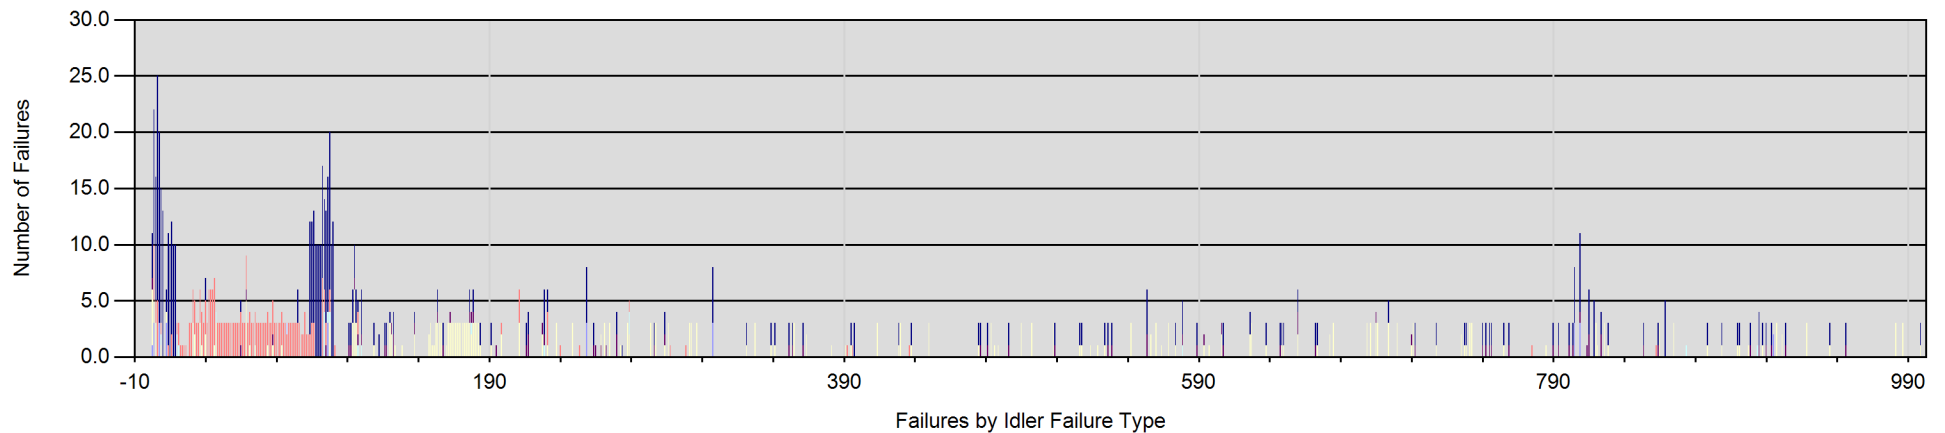

# IDLER FAILURES BY FRAME NUMBER

Displays idler failures along the length of the conveyor for the selected business / group / department / area

Filter by Period : (tagged between 16/08/2016 and 16/08/2017)

Idler Type: (All) / Failure Type: (All) / Idler Position Group: (All)

Mine C > TLO > Conveyors > CV254

Zoom : -10 to 1000 frames

Number of frames on conveyor: 1000 / Total failures during period: 2834